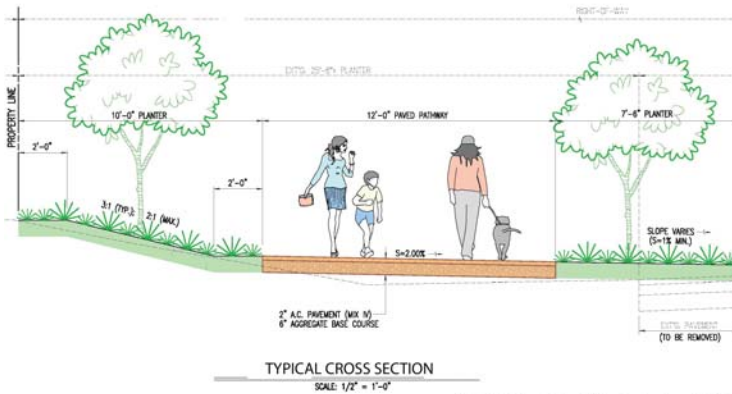

we are WEST MAUI

WEST MAUI COMMUNITY PLAN

West Maui Greenway

The West Maui Greenway is envisioned to be a multi-use trail connecting residents and visitors to the outdoors and community destinations.

The County of Maui Department of Public Works is current focused on a corridor through the Lahaina Town center area.

What the greenway could look like

Proposed Phase 1 Route