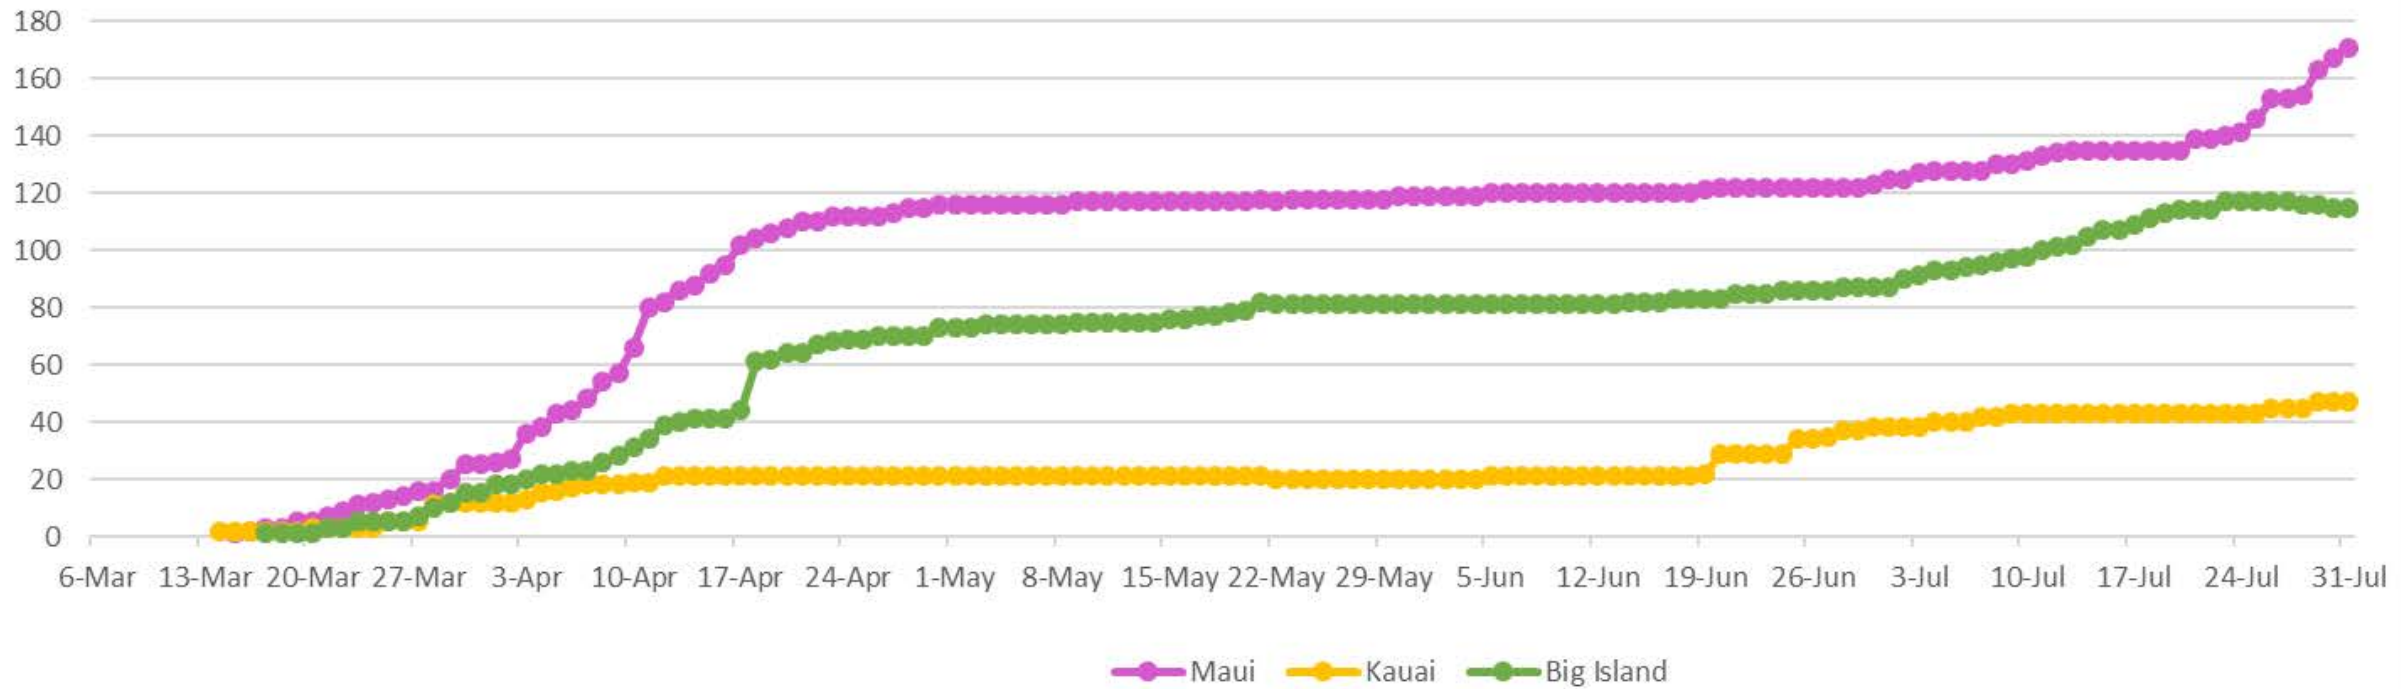

MAUI COUNTY COVID-19 UPDATE

07.31.2020

Cumulative Total COVID-19 Cases in the Neighbor Island Counties (7/31/20)

MAUI COUNTY COVID-19 UPDATE

07.31.2020

Cumulative Maui Cases compared to New Cases by Day (7/31/20)