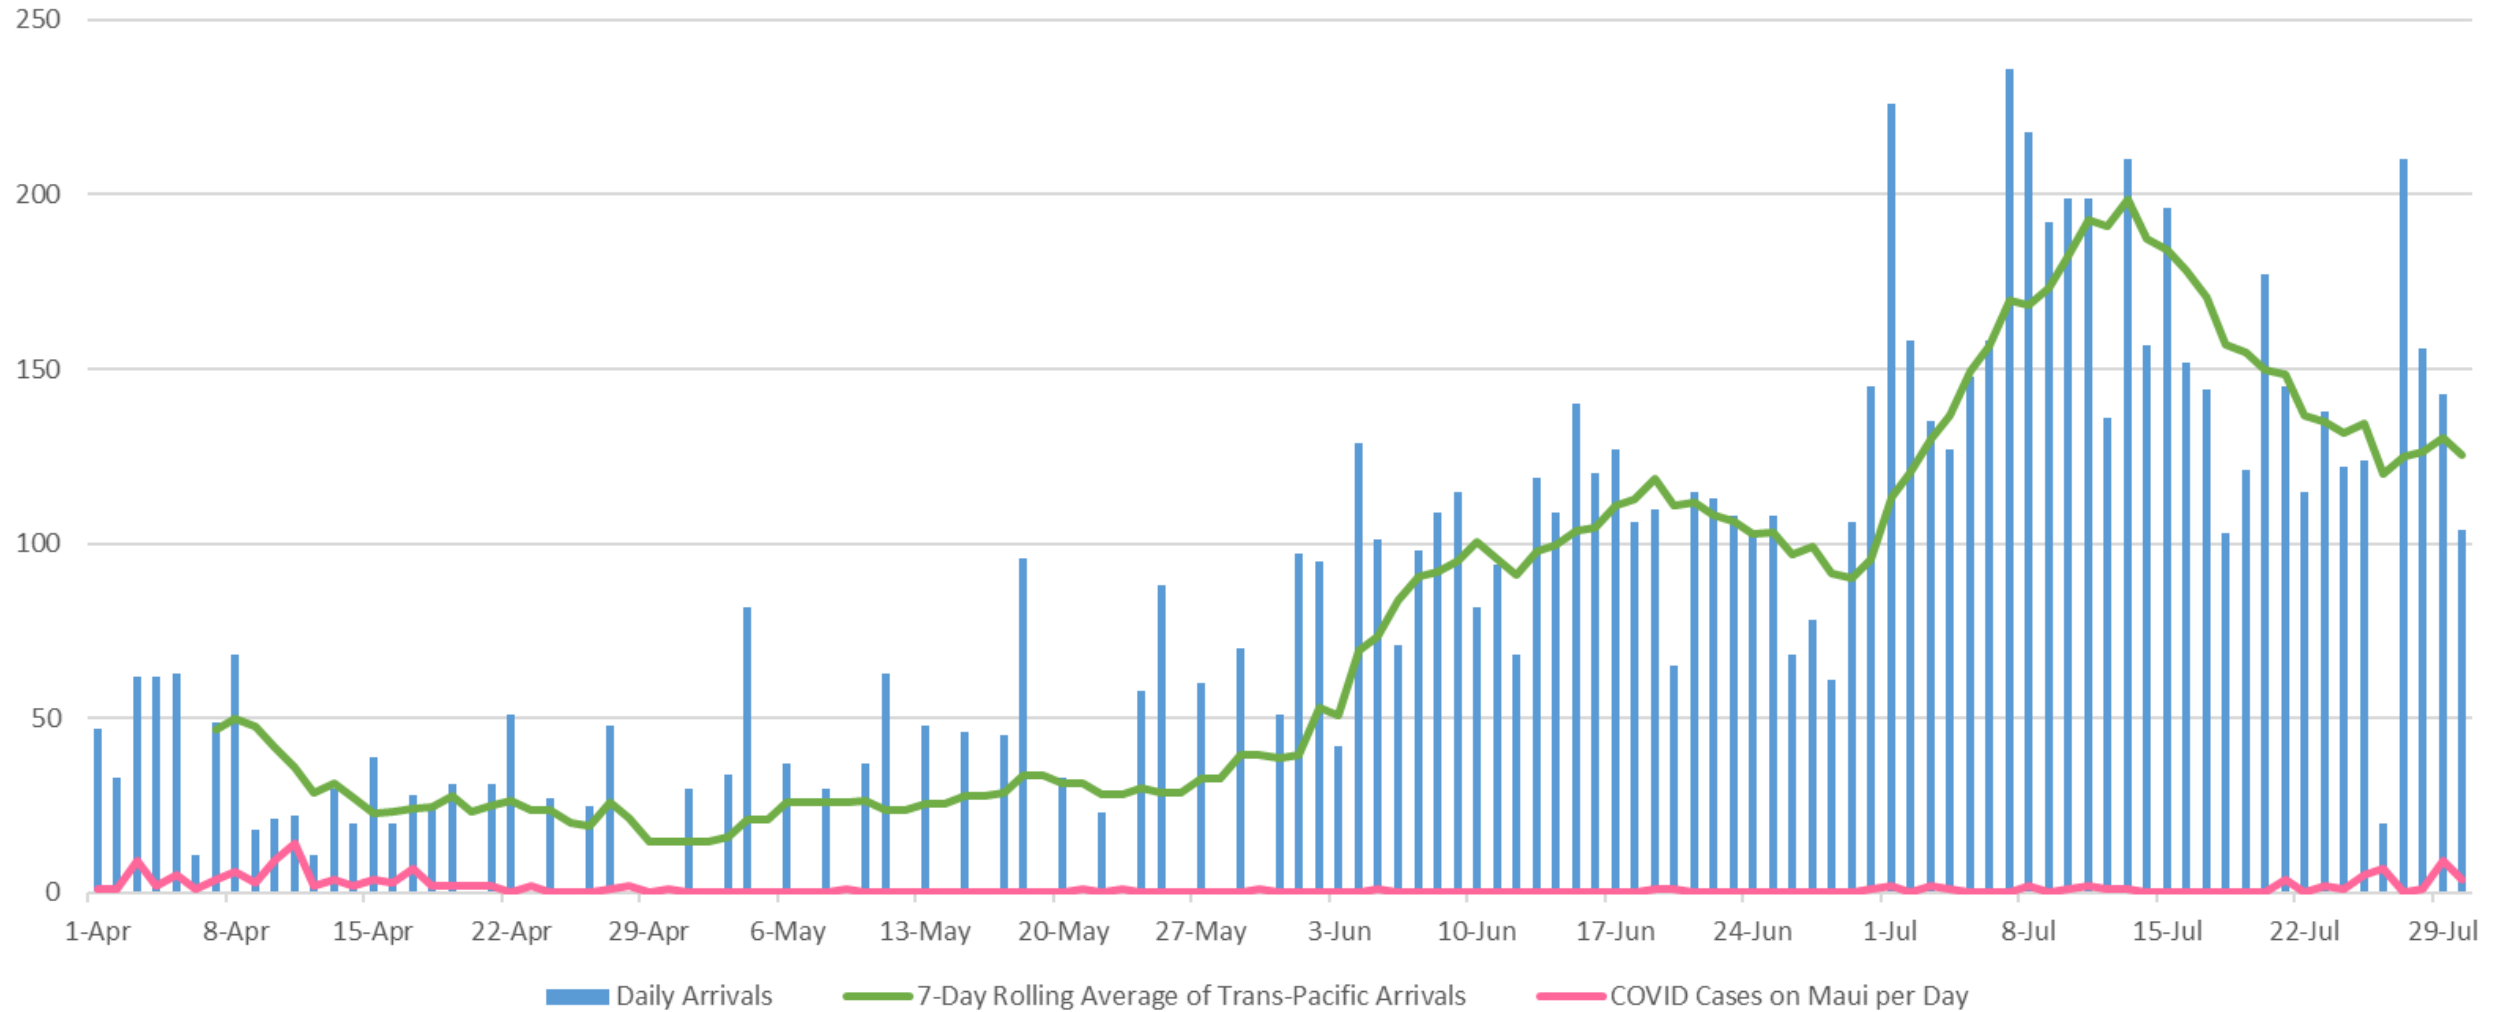

MAUI COUNTY COVID-19 UPDATE

07.31.2020

Active Cases in Isolation per Capita by County (July 31, 2020)

MAUI COUNTY COVID-19 UPDATE

07.31.2020

MAUI COUNTY COVID-19 UPDATE

07.31.2020

Daily Trans-Pacific Arrivals to Maui Compared with the 7-Day Rolling Average of Arrivals