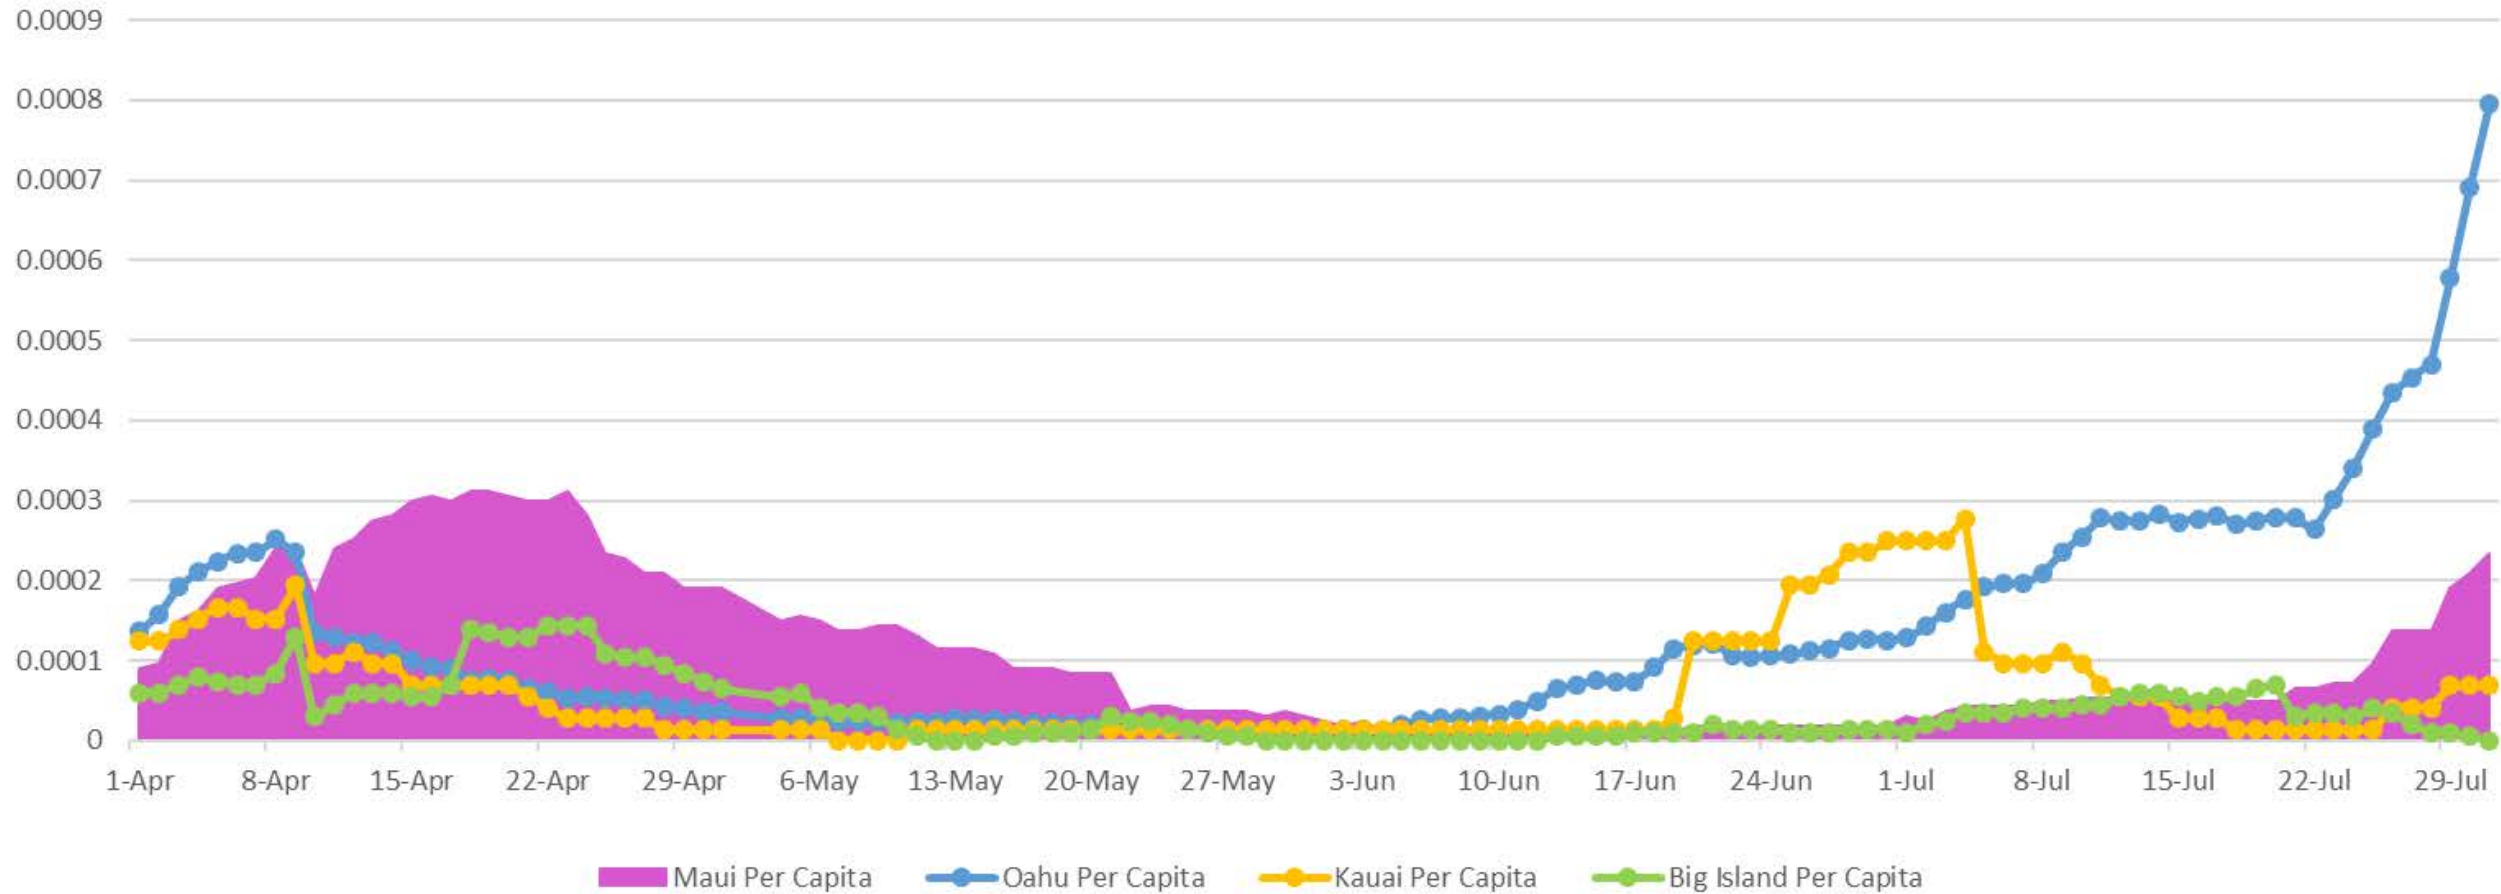

MAUI COUNTY COVID-19 UPDATE

07.31.2020

Active Cases in Isolation per Capita by County (July 31, 2020)