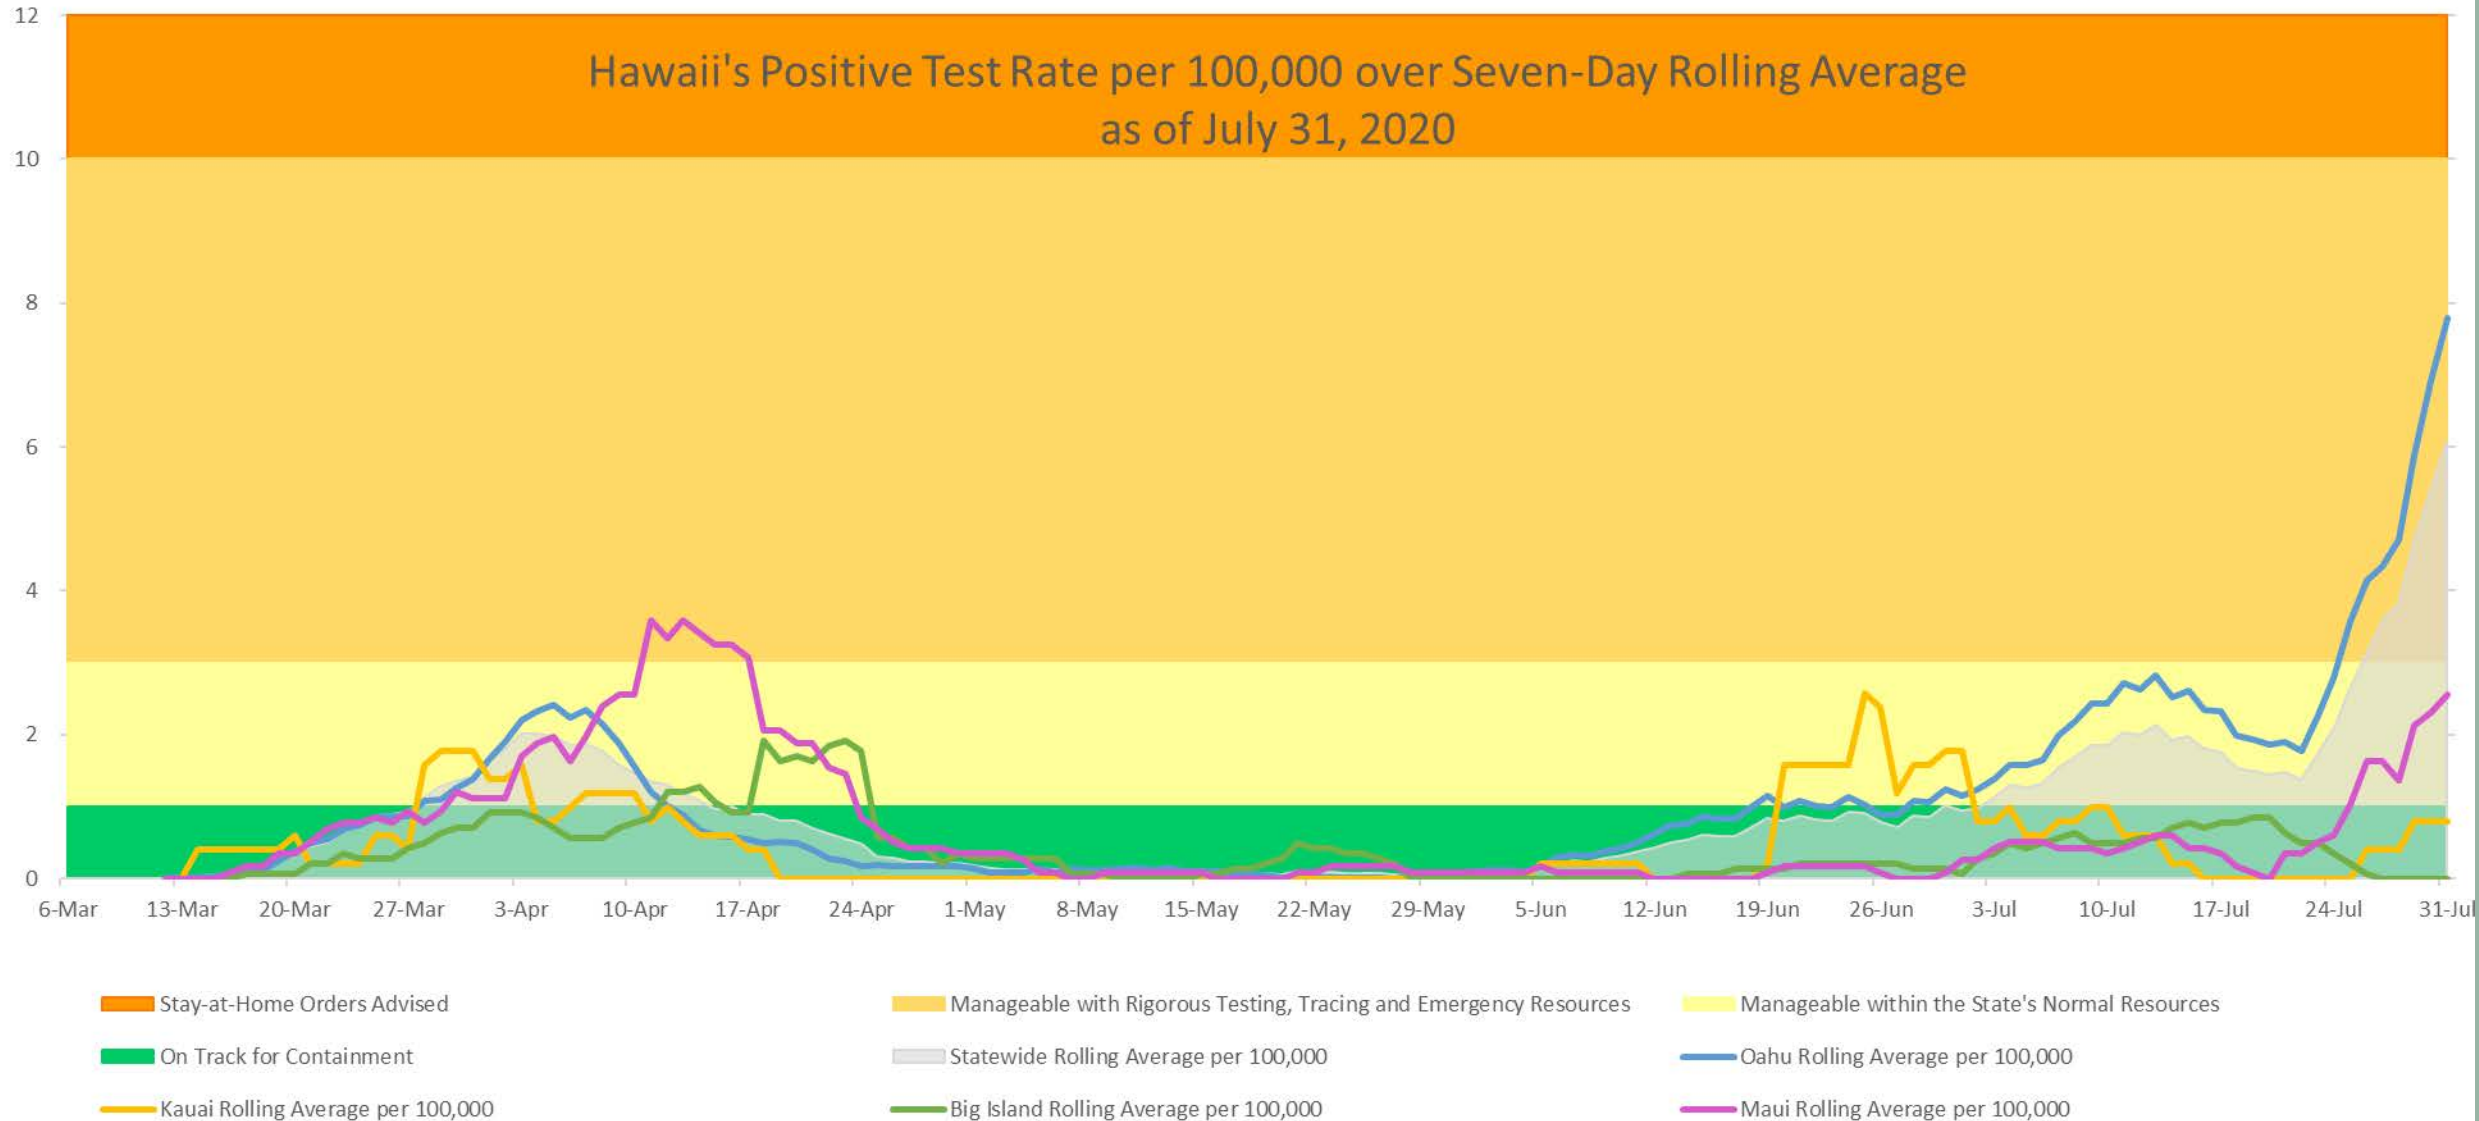

MAUI COUNTY COVID-19 UPDATE

07.31.2020

Active Cases in Isolation per Capita by County (July 31, 2020)

MAUI COUNTY COVID-19 UPDATE

07.31.2020

MAUI COUNTY COVID-19 UPDATE

07.31.2020

Daily Trans-Pacific Arrivals to Maui Compared with the 7-Day Rolling Average of Arrivals