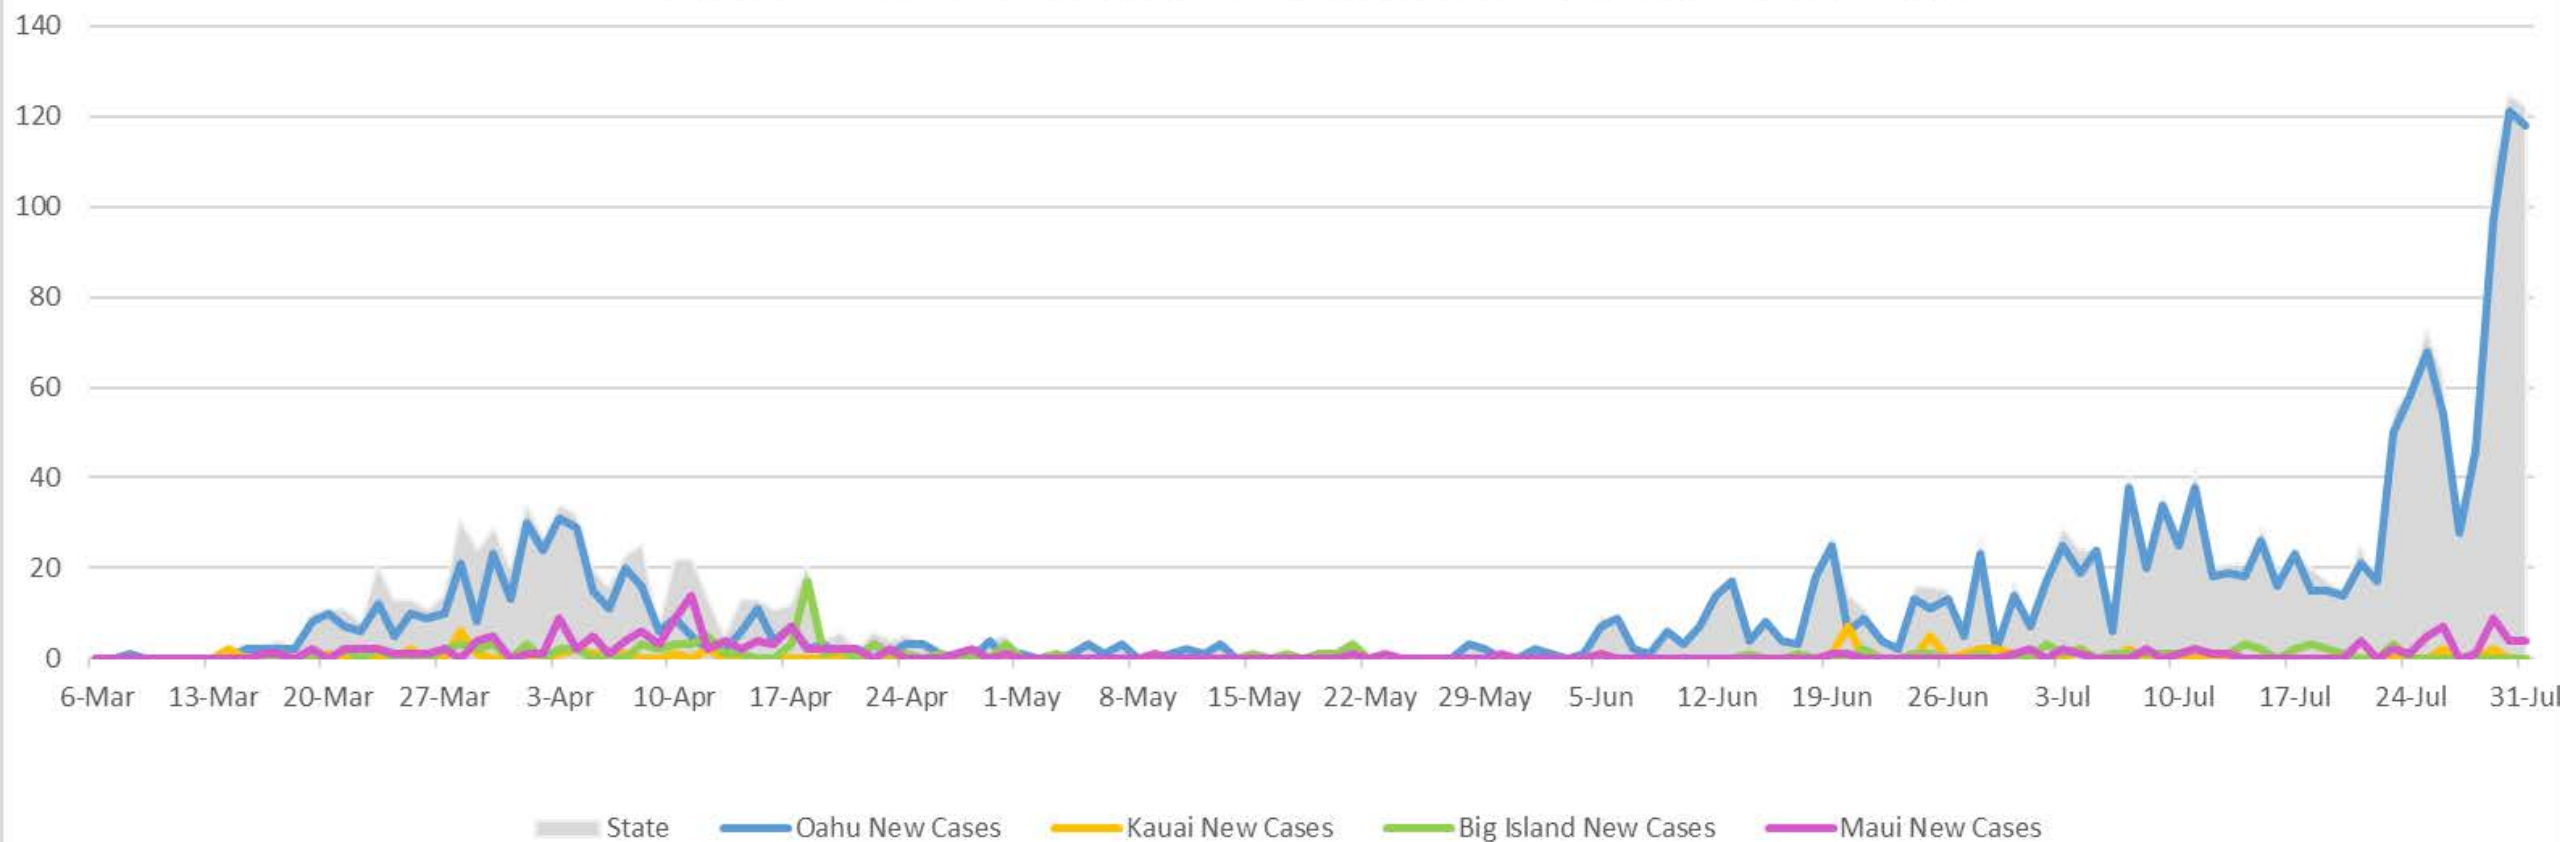

MAUI COUNTY COVID-19 UPDATE

07.31.2020

Hawaii COVID-19 New Daily Cases by County Over Time as of 7/31/20