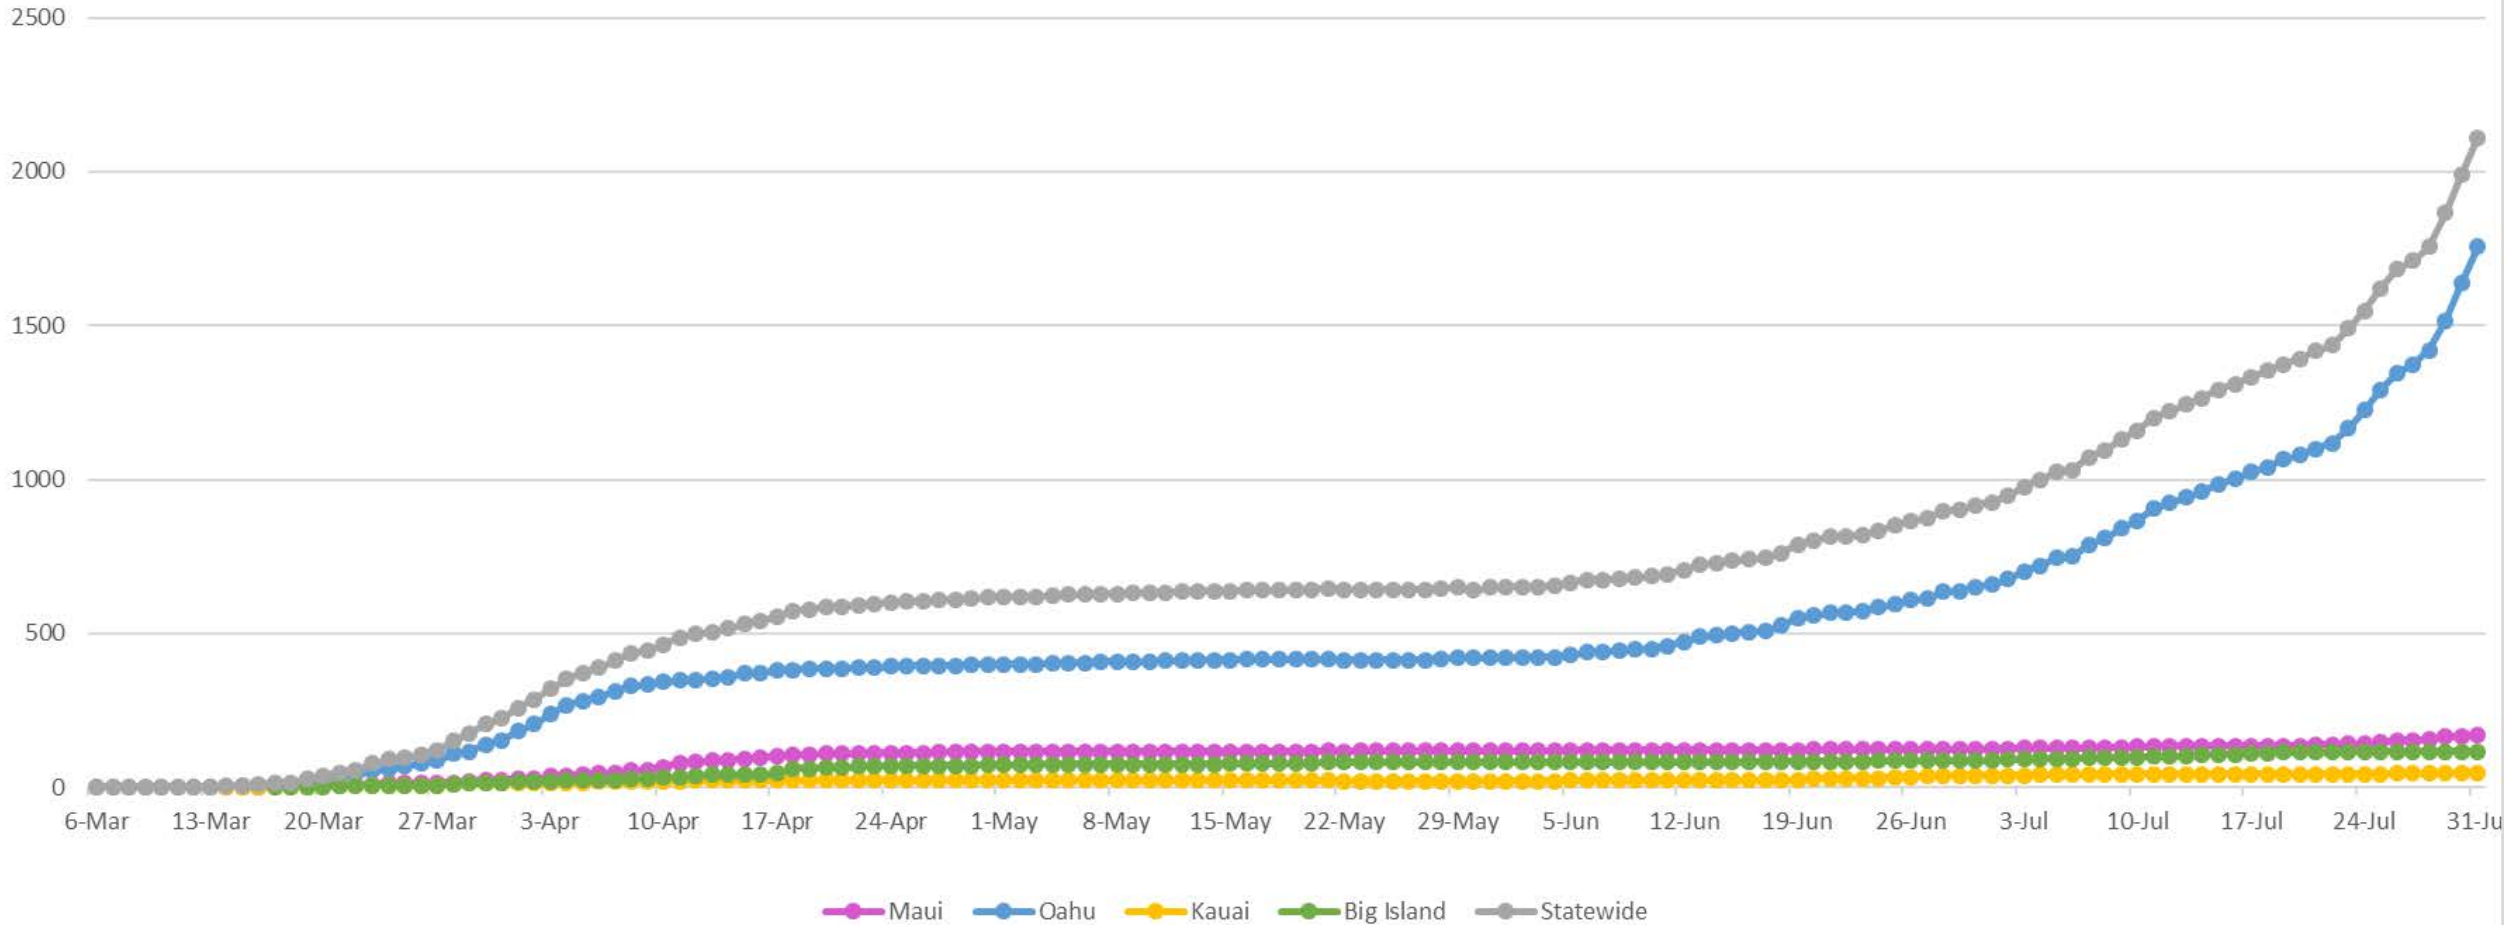

Cover coughs and sneezes

Wear a facemask in public

Clean and disinfect

STAY HEALTHY. STAY HOME.

MAUI COUNTY COVID-19 UPDATE

07.31.2020

Cumulative Total COVID-19 Cases Showing Statewide Total and by County (7/31/20)