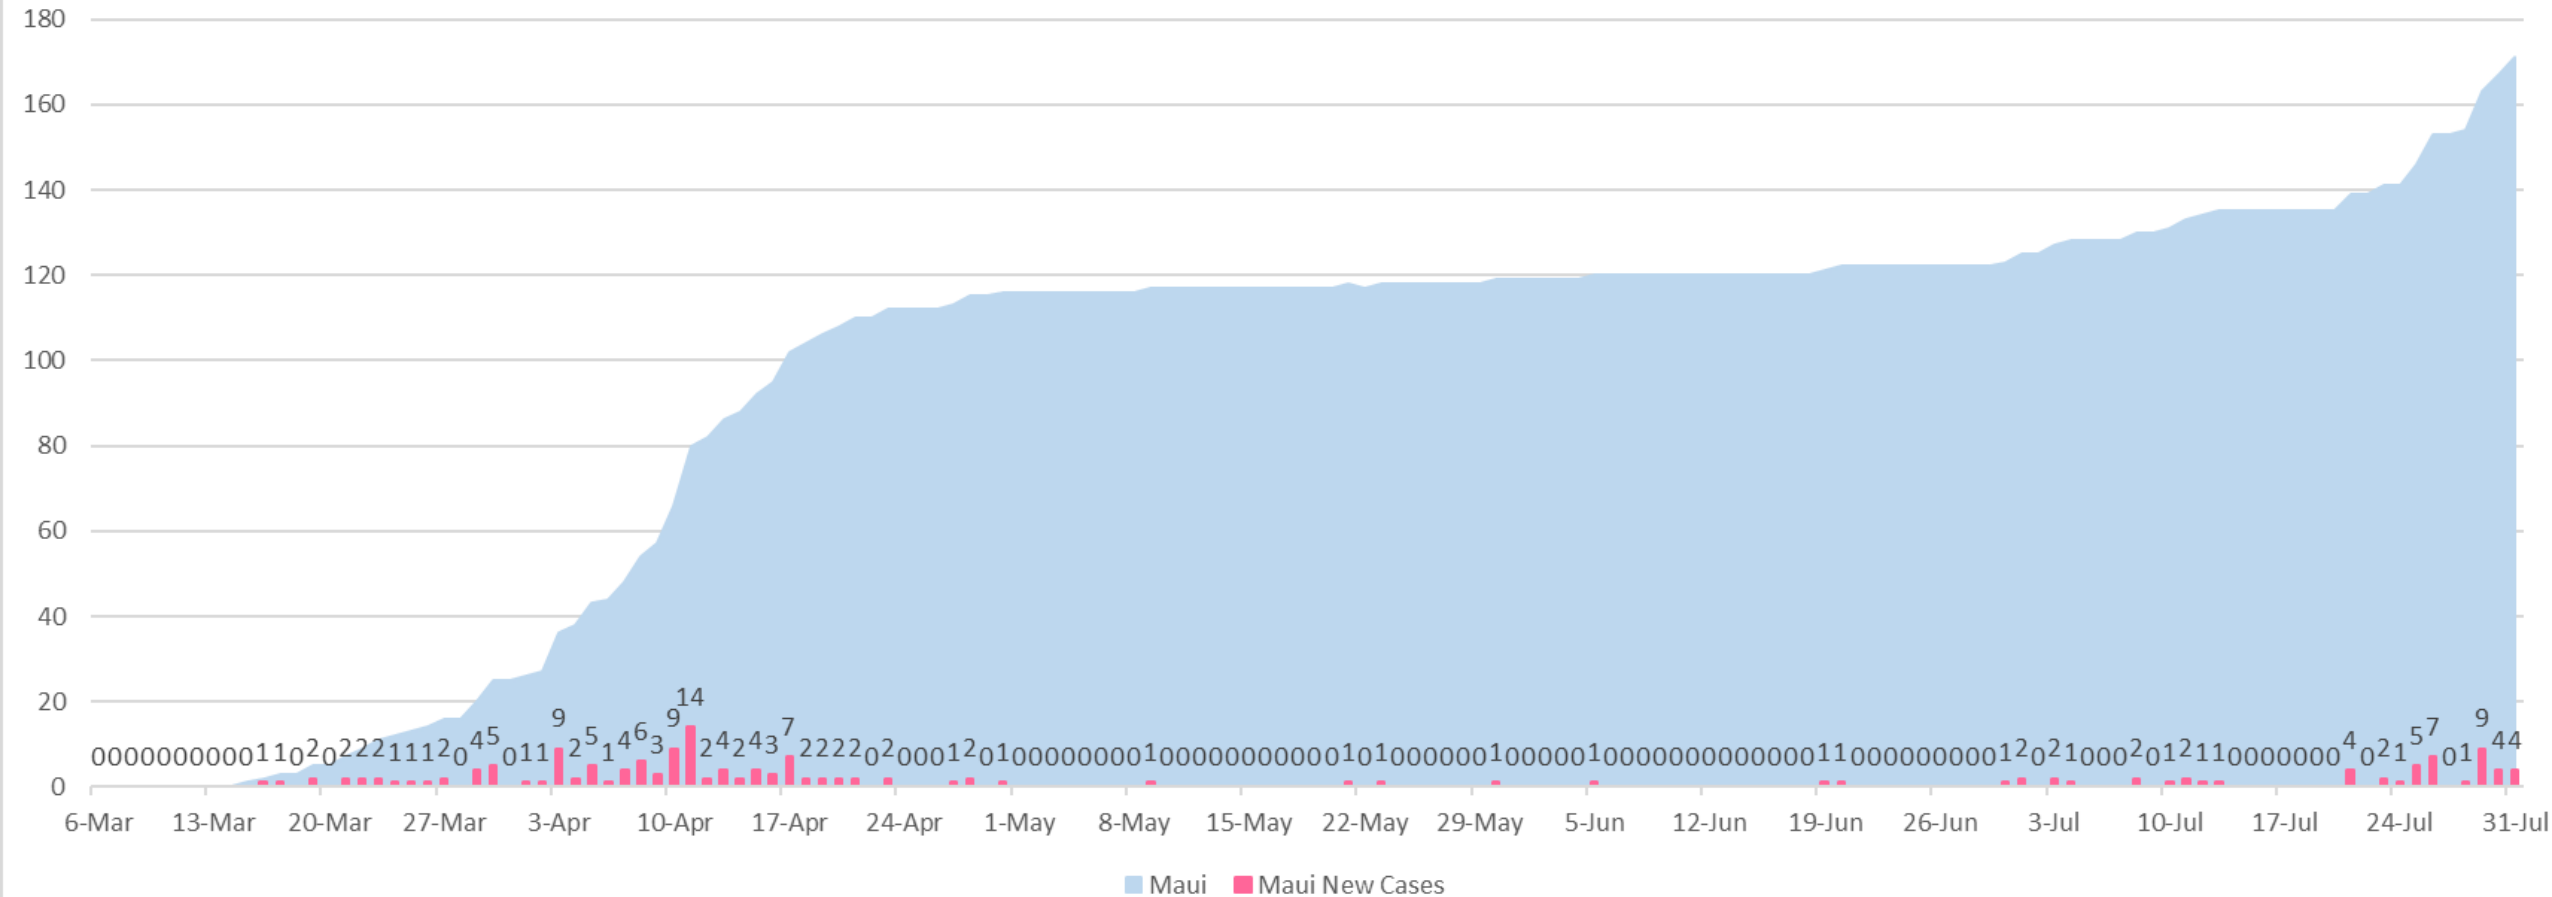

MAUI COUNTY COVID-19 UPDATE

07.31.2020

Cumulative Total COVID-19 Cases in the Neighbor Island Counties (7/31/20)

MAUI COUNTY COVID-19 UPDATE

07.31.2020

Cumulative Maui Cases compared to New Cases by Day (7/31/20)