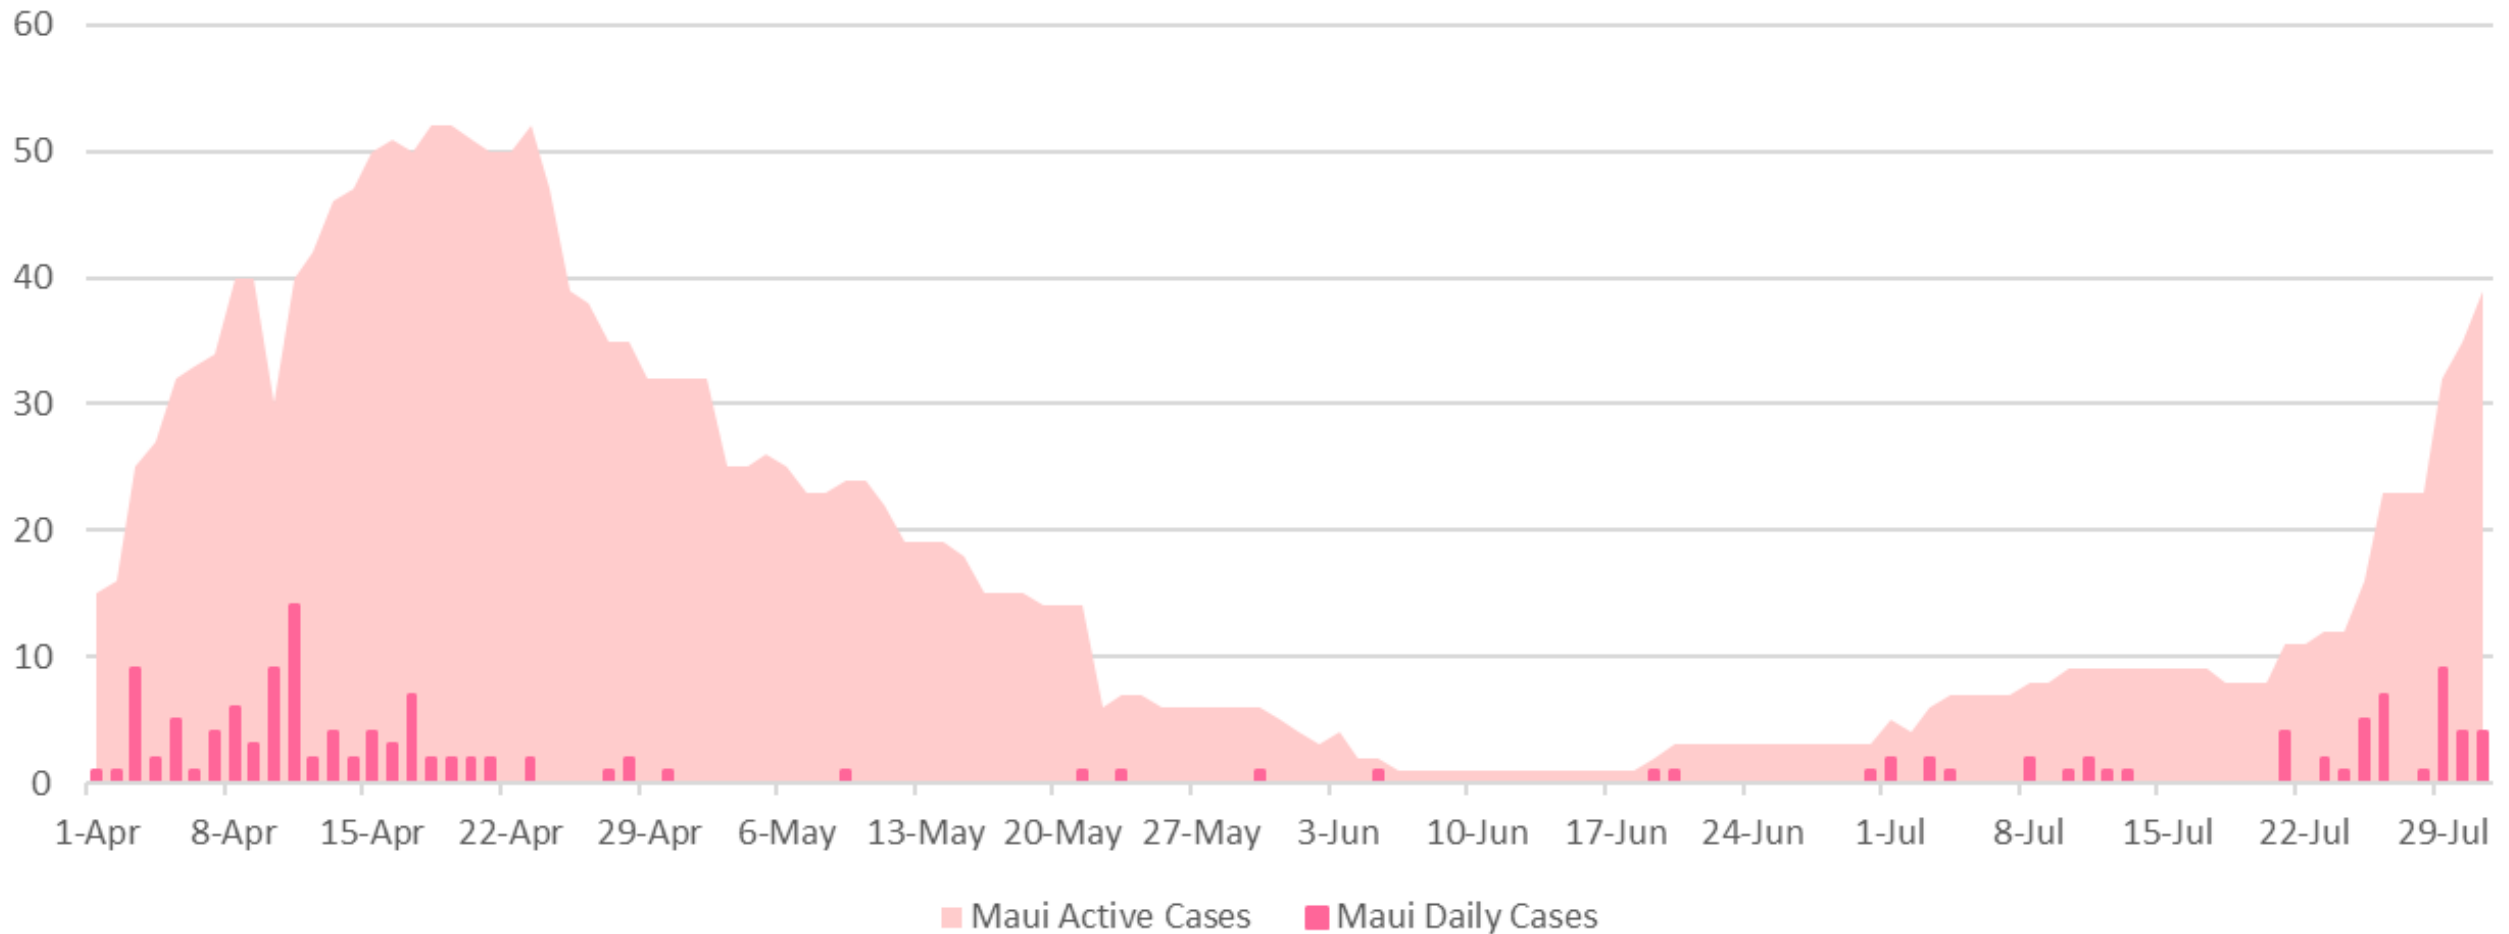

MAUI COUNTY COVID-19 UPDATE

07.31.2020

Hawaii COVID-19 New Daily Cases by County Over Time as of 7/31/20

MAUI COUNTY COVID-19 UPDATE

07.31.2020

Maui County Active Cases Compared to Daily New Cases (July 31, 2020)