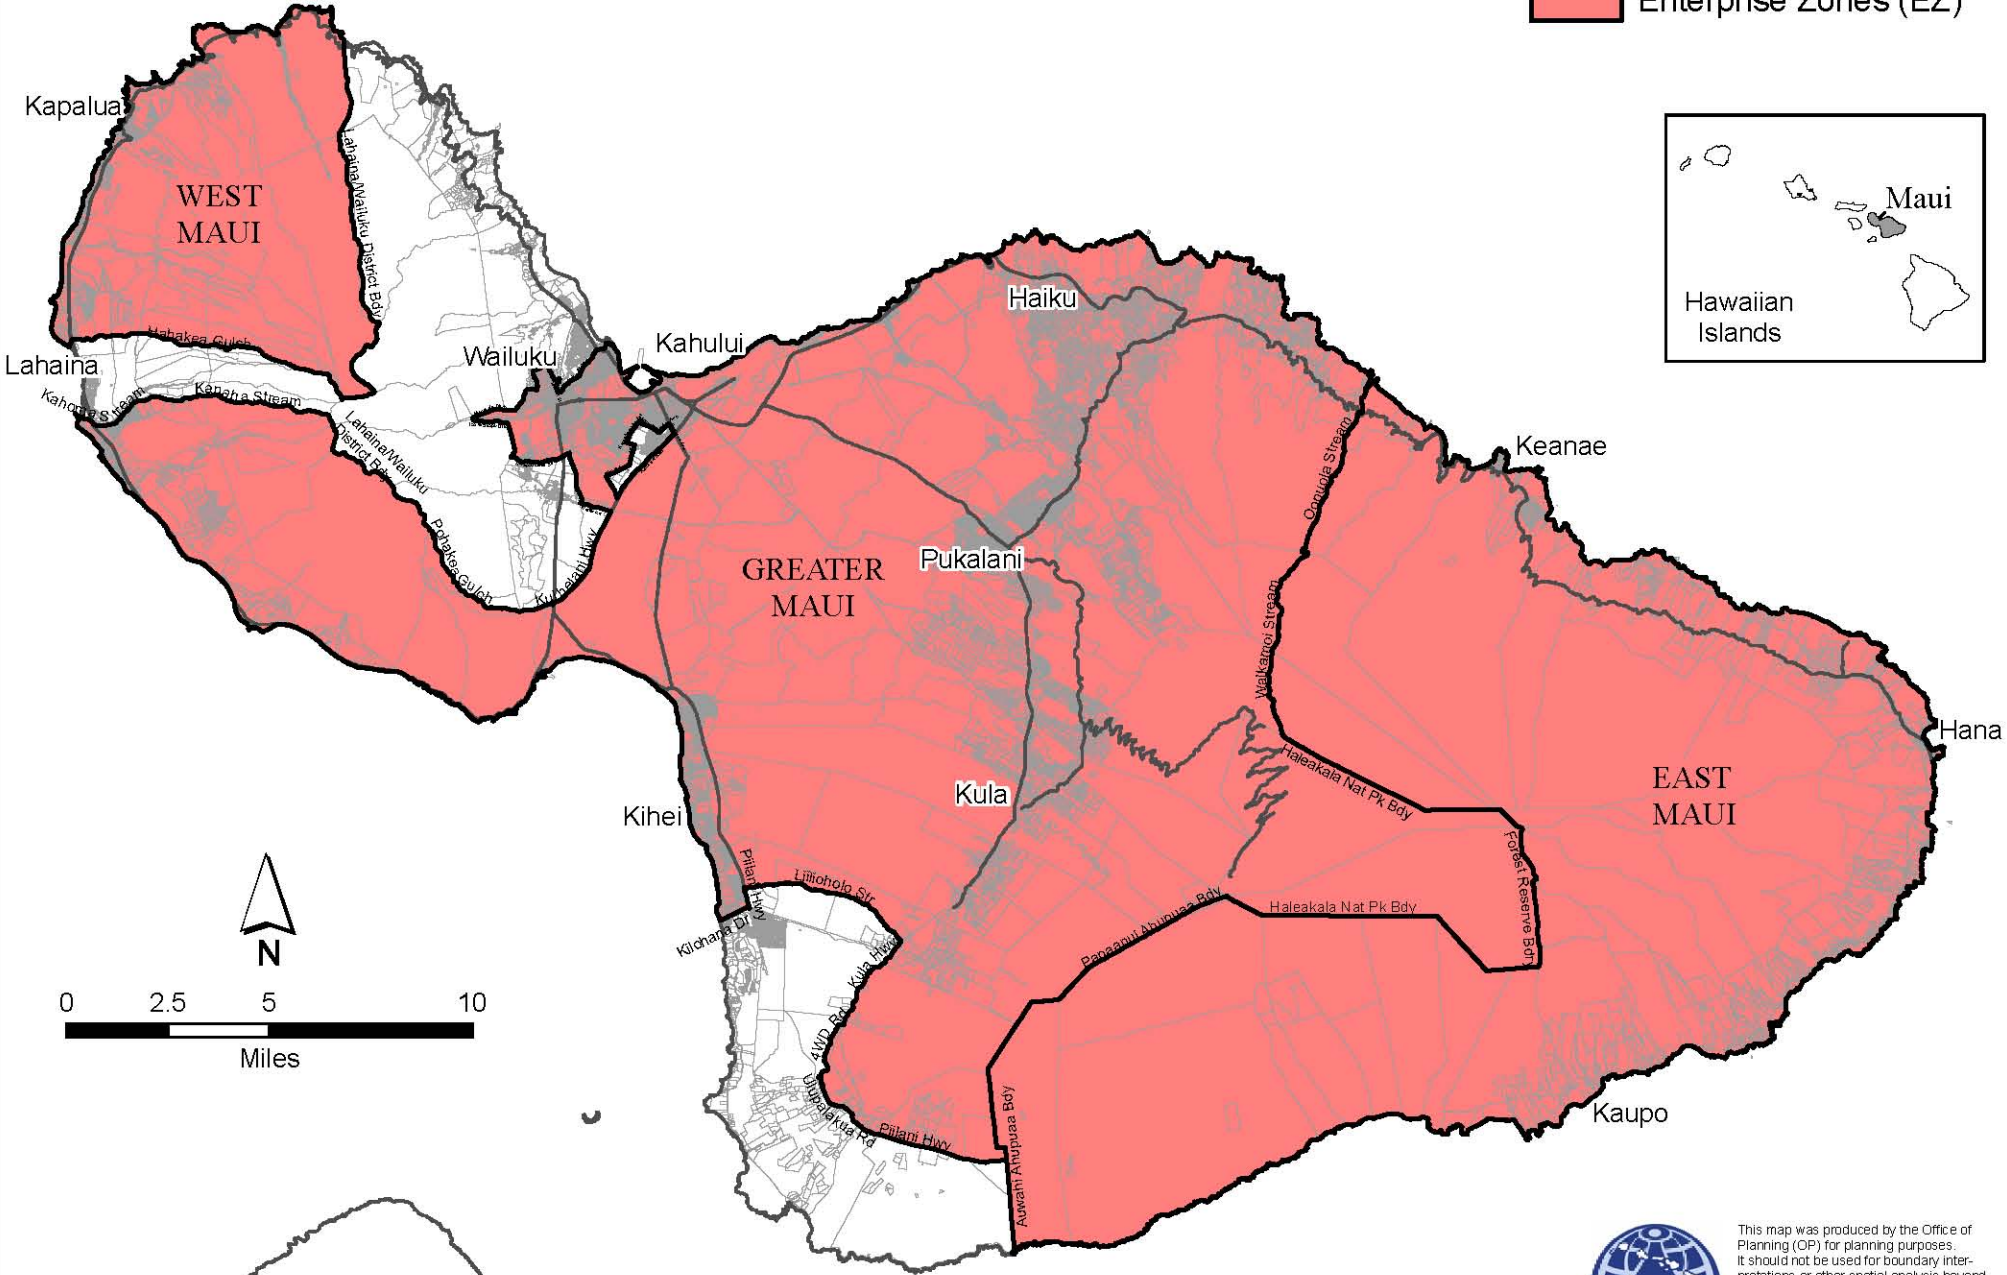

Maui Enterprise Zones

 Enterprise Zones (EZ)

This map was produced by the Office of Planning (OP) for planning purposes. It should not be used for boundary interpretations or other spatial analysis beyond the limitations of the data. Information regarding compilation dates and accuracy of the data presented can be obtained from OP.
Date: 06/20/06
Sources:
Enterprise Zones - 2000 Census Tracts
Major Roads - USGS, 1983
TMK Parcels - County of Maui, 2005.