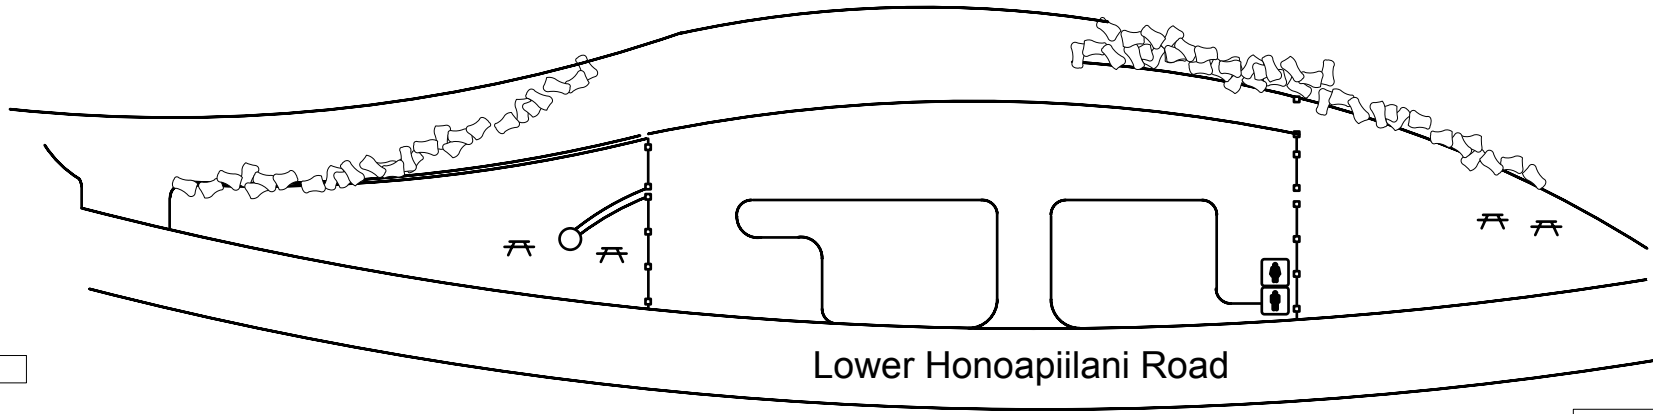

O C E A N

←
Lahaina

→
Napili

0 ft. 100 ft.

Maui Parks and Recreation
SITE MAP # 417
Pohaku "S Turns" Beach Park
Overview and Parking
TMK# 4-3-9:52 POR