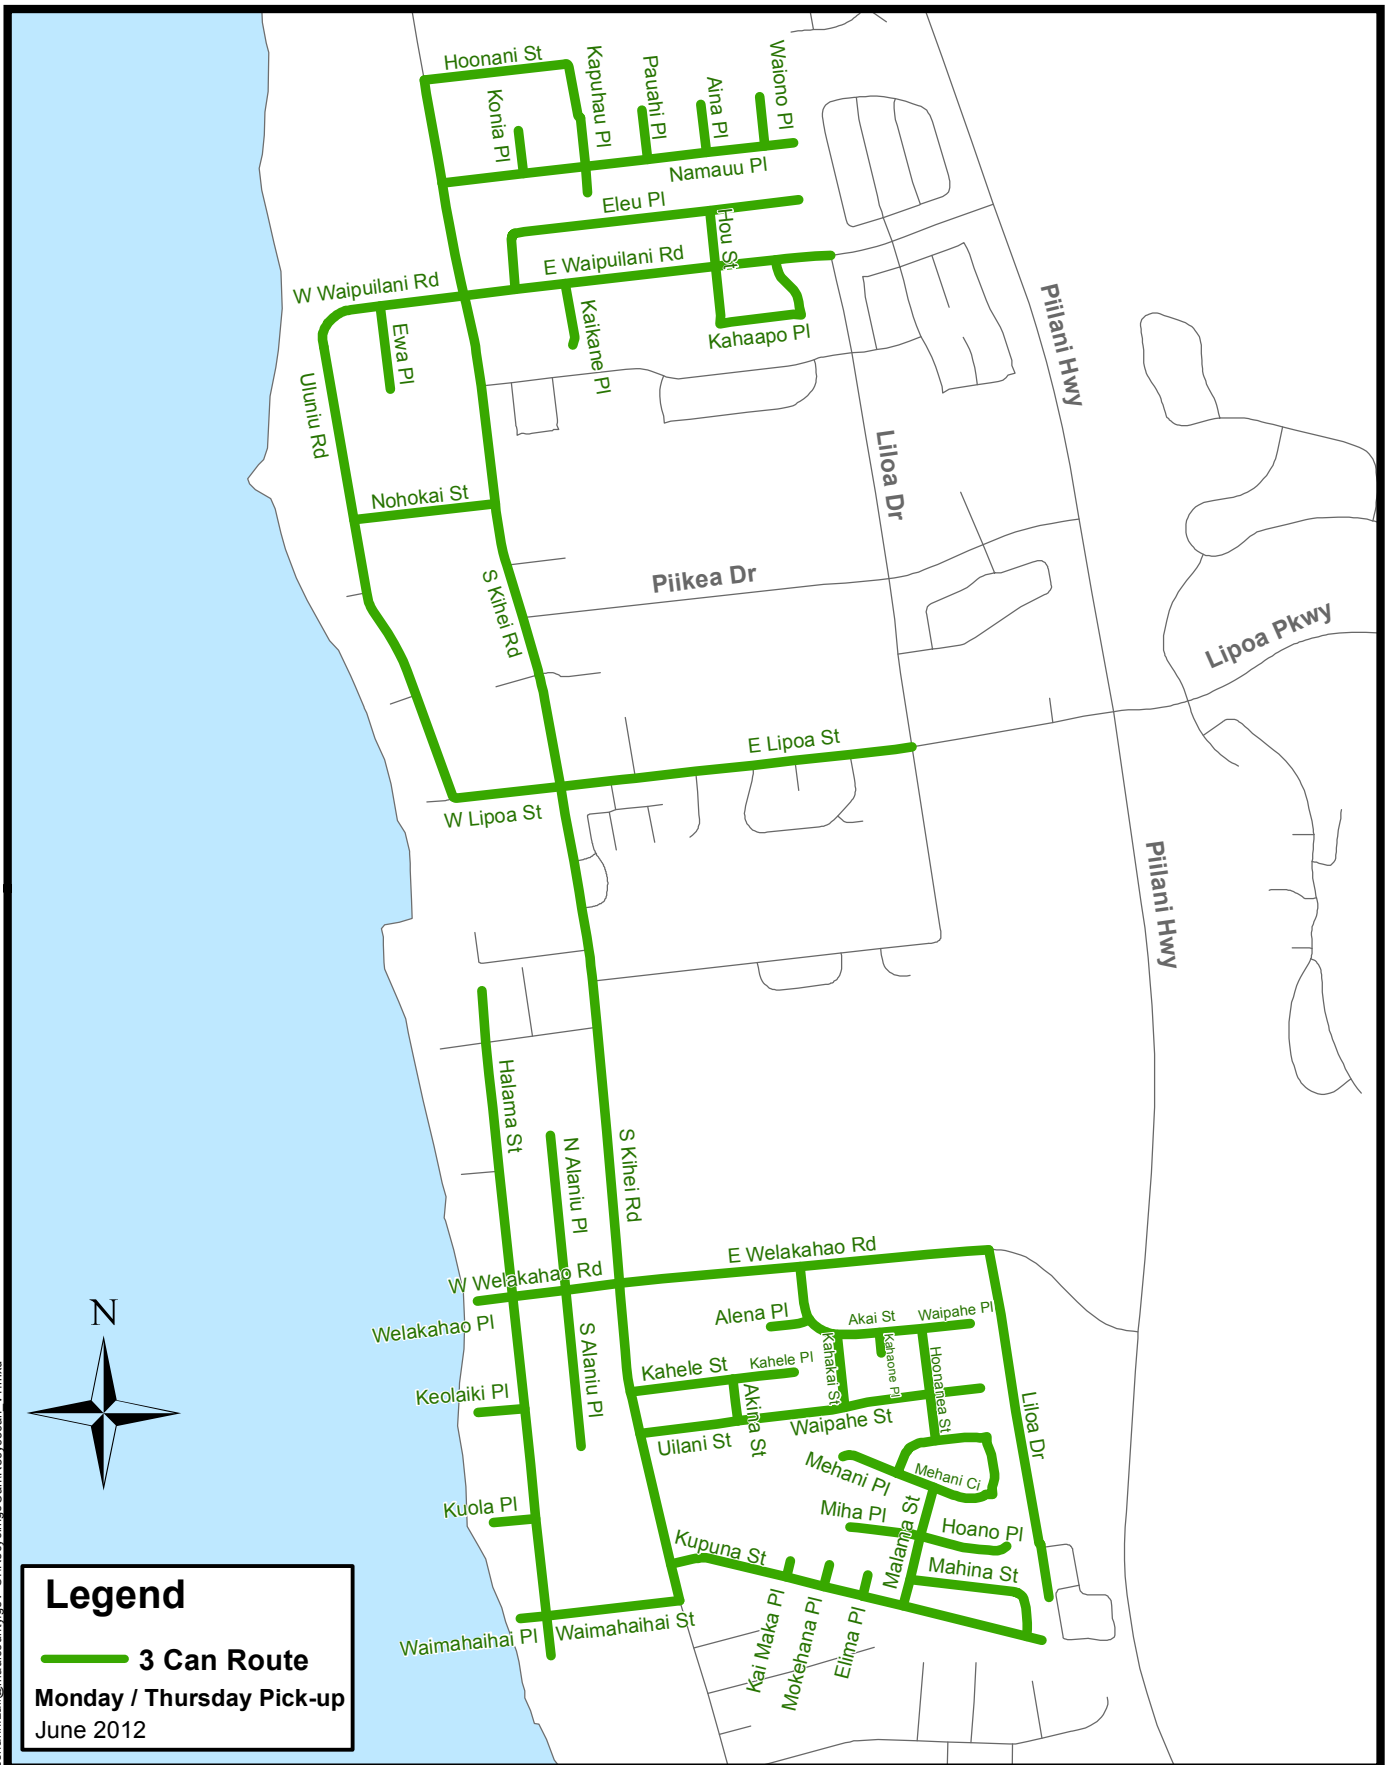

johnn.lal@mauicounty.gov C:\Recycling3\Can1Recyc3can_v4.mxd

Legend

3 Can Route
Monday / Thursday Pick-up
June 2012

3 Can Plan - Curbside Collection
Central Kihei Route
Monday / Thursday Pick-up