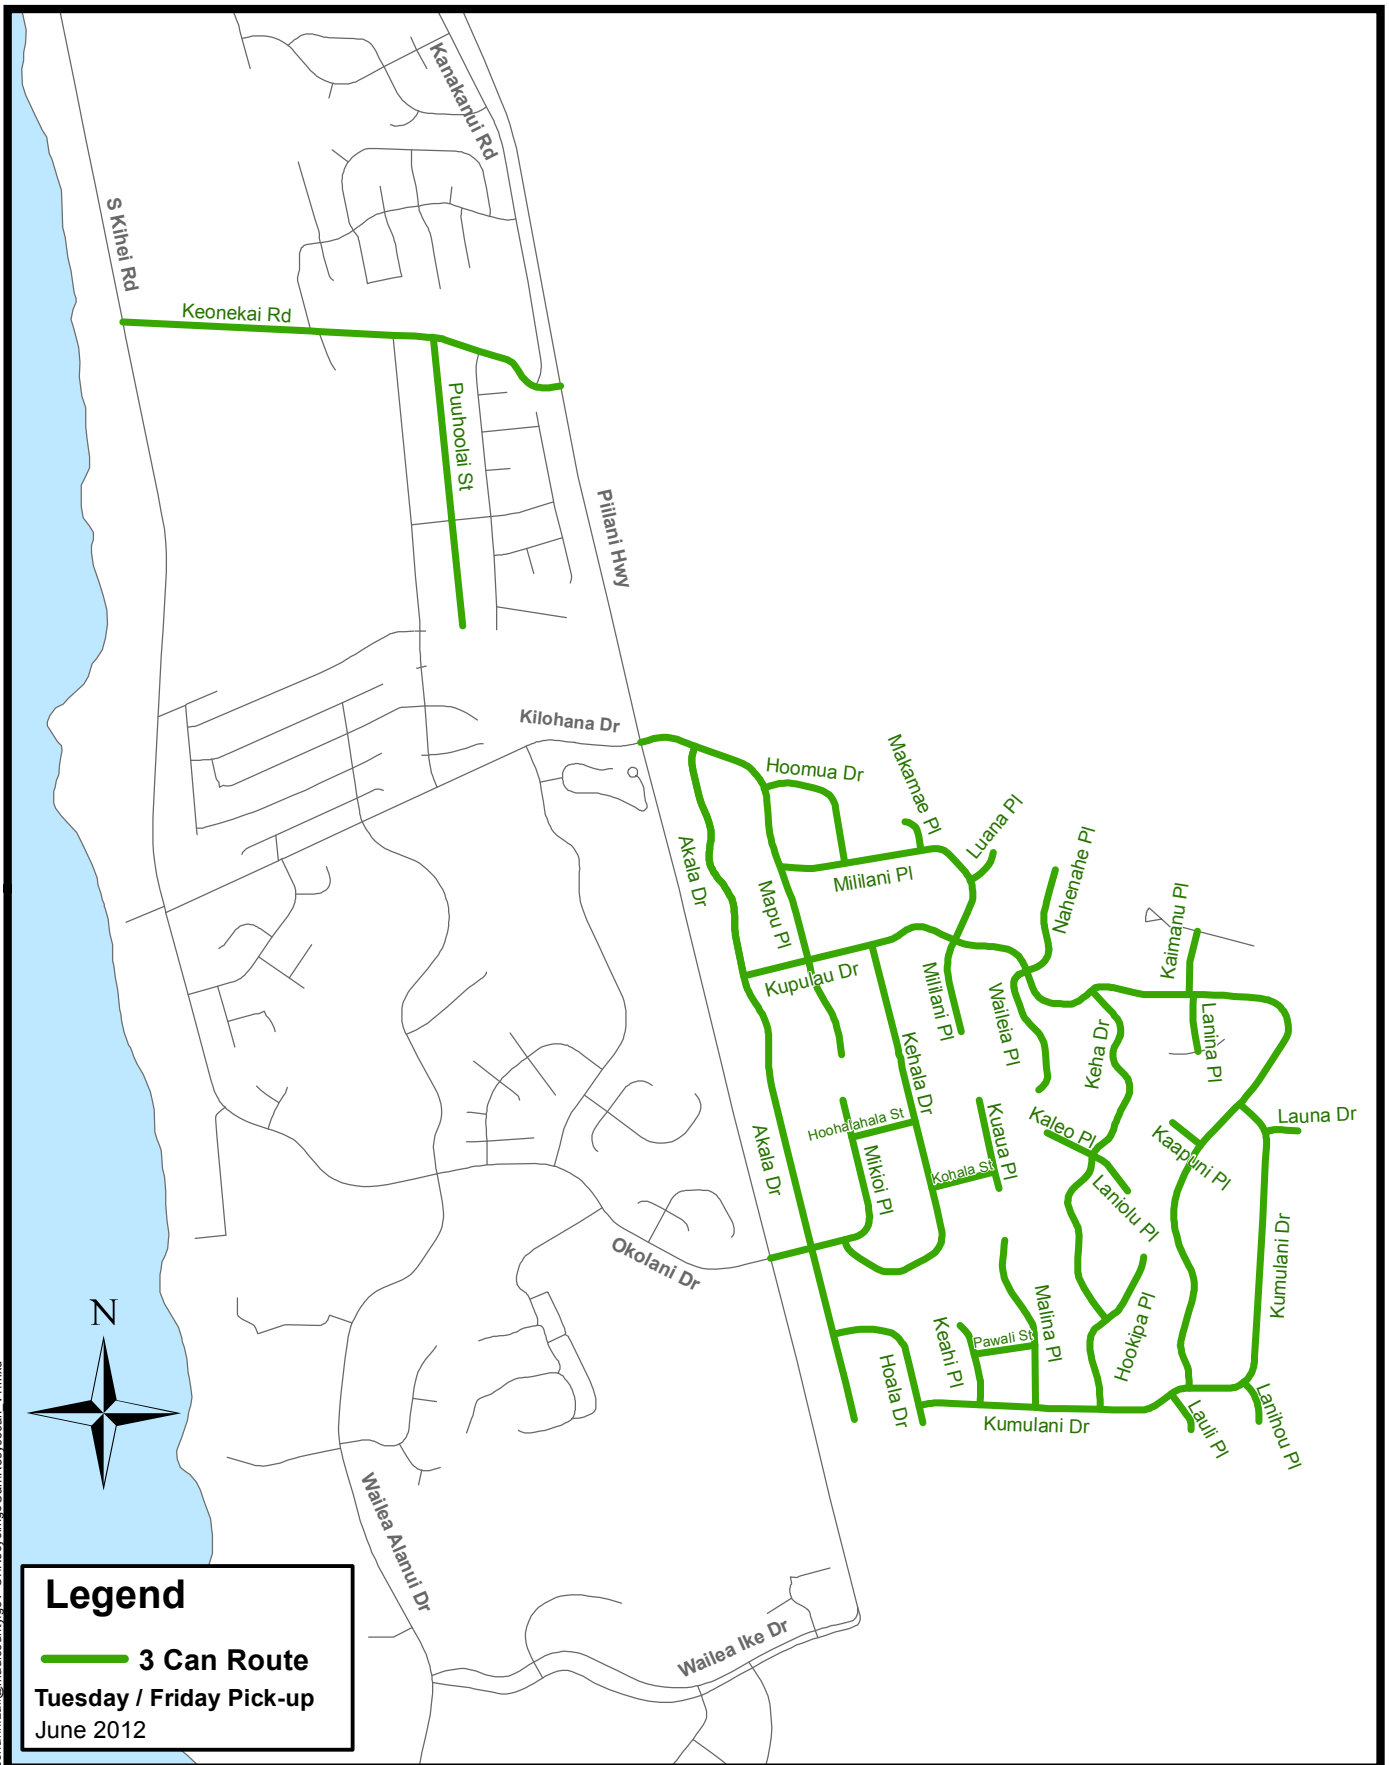

johnn.lall@mauicounty.gov C:\Recycling3Can\Recyc3can_v4.mxd

Legend

3 Can Route
Tuesday / Friday Pick-up
June 2012

3 Can Plan - Curbside Collection
Maui Meadows Route
Tuesday / Friday Pick-up