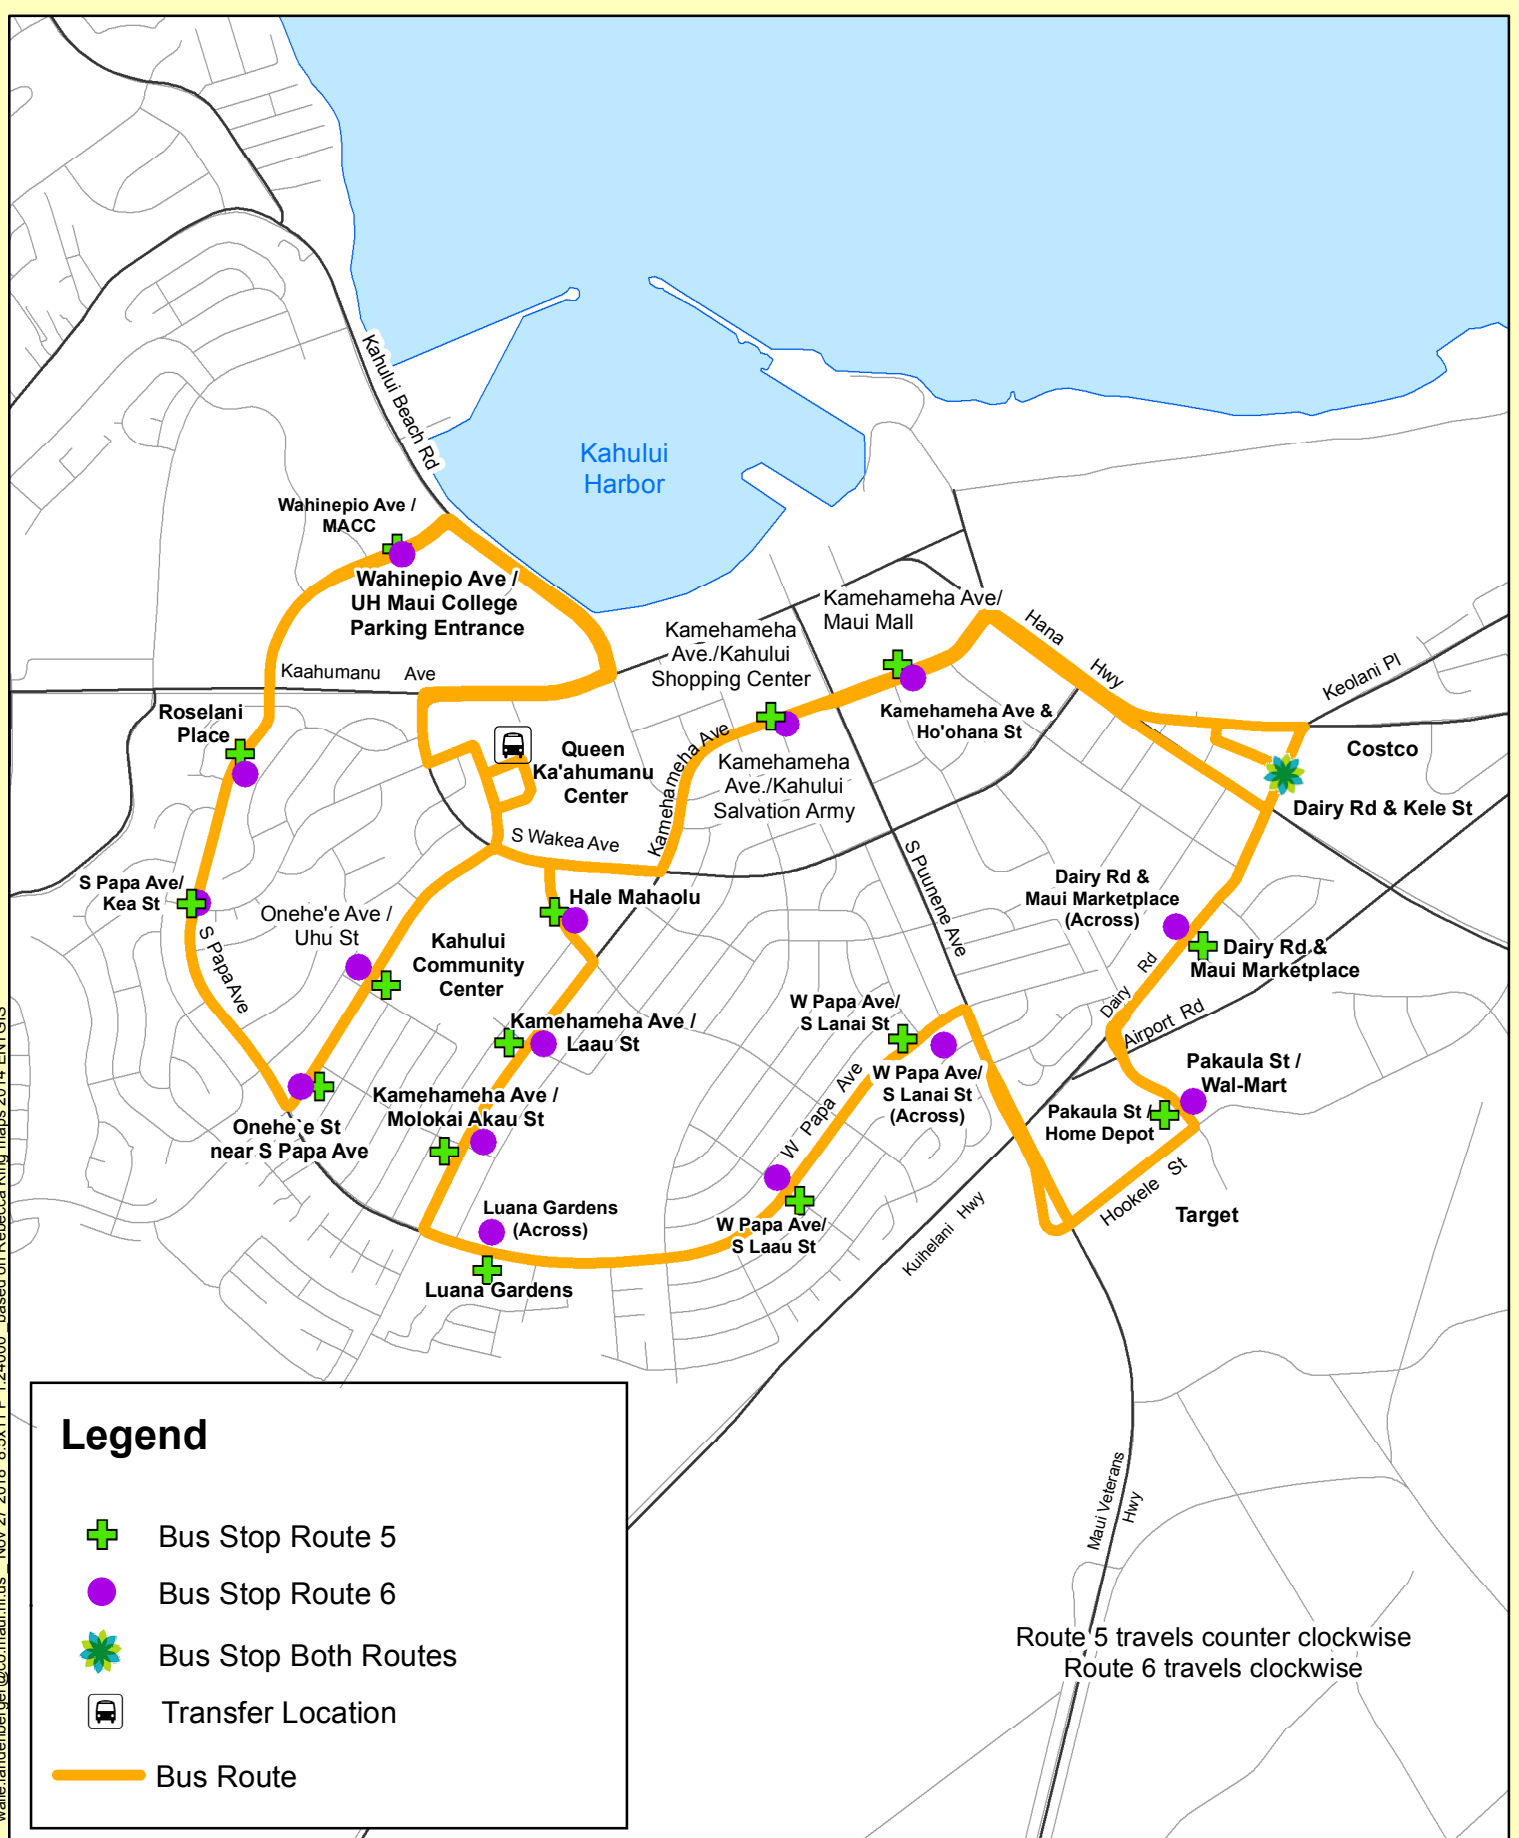

walle.landenberger@co.maui.hi.us Nov 27 2018 8:5x11 P 1:24000 based on Rebecca King maps 2014 ENTGIS

### Legend

-  Bus Stop Route 5
-  Bus Stop Route 6
-  Bus Stop Both Routes
-  Transfer Location
-  Bus Route

Route 5 travels counter clockwise  
Route 6 travels clockwise

 **maui bus**  
2145 Kaohu Street, Suite 102  
Wailuku, HI 96793

## Kahului Loop Routes 5 & 6