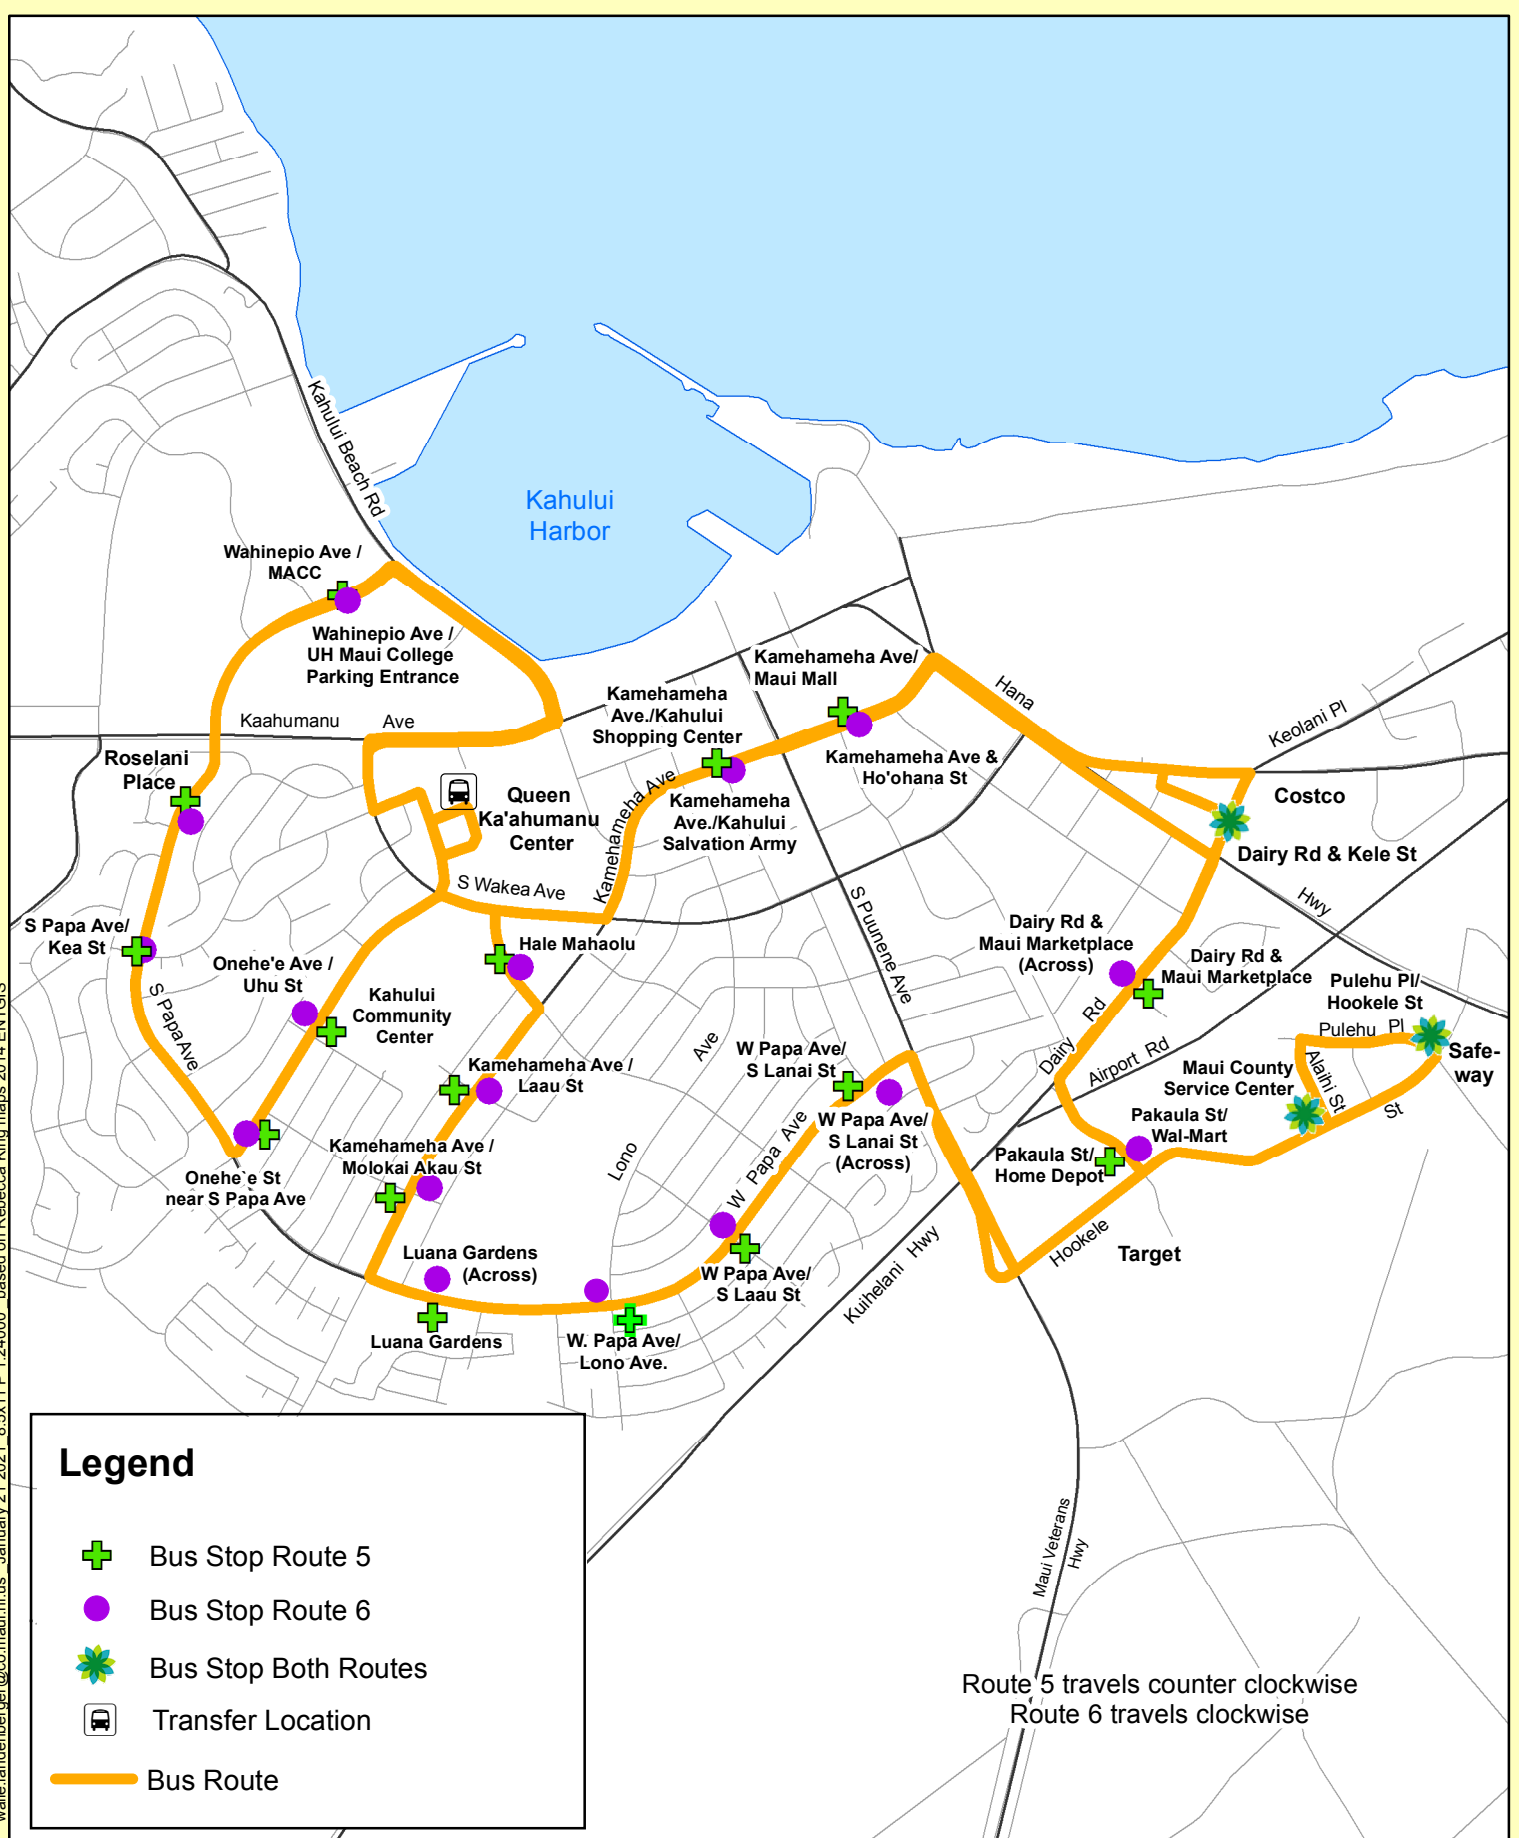

walle.landenberger@co.maui.hi.us January 21 2021 8:5x11 P 1:24000 based on Rebecca King maps 2014 ENTGIS

Legend

-  Bus Stop Route 5
-  Bus Stop Route 6
-  Bus Stop Both Routes
-  Transfer Location
-  Bus Route

Route 5 travels counter clockwise
Route 6 travels clockwise

 **maui bus**
2145 Kaohu Street, Suite 102
Wailuku, HI 96793

Kahului Loop Routes 5 & 6